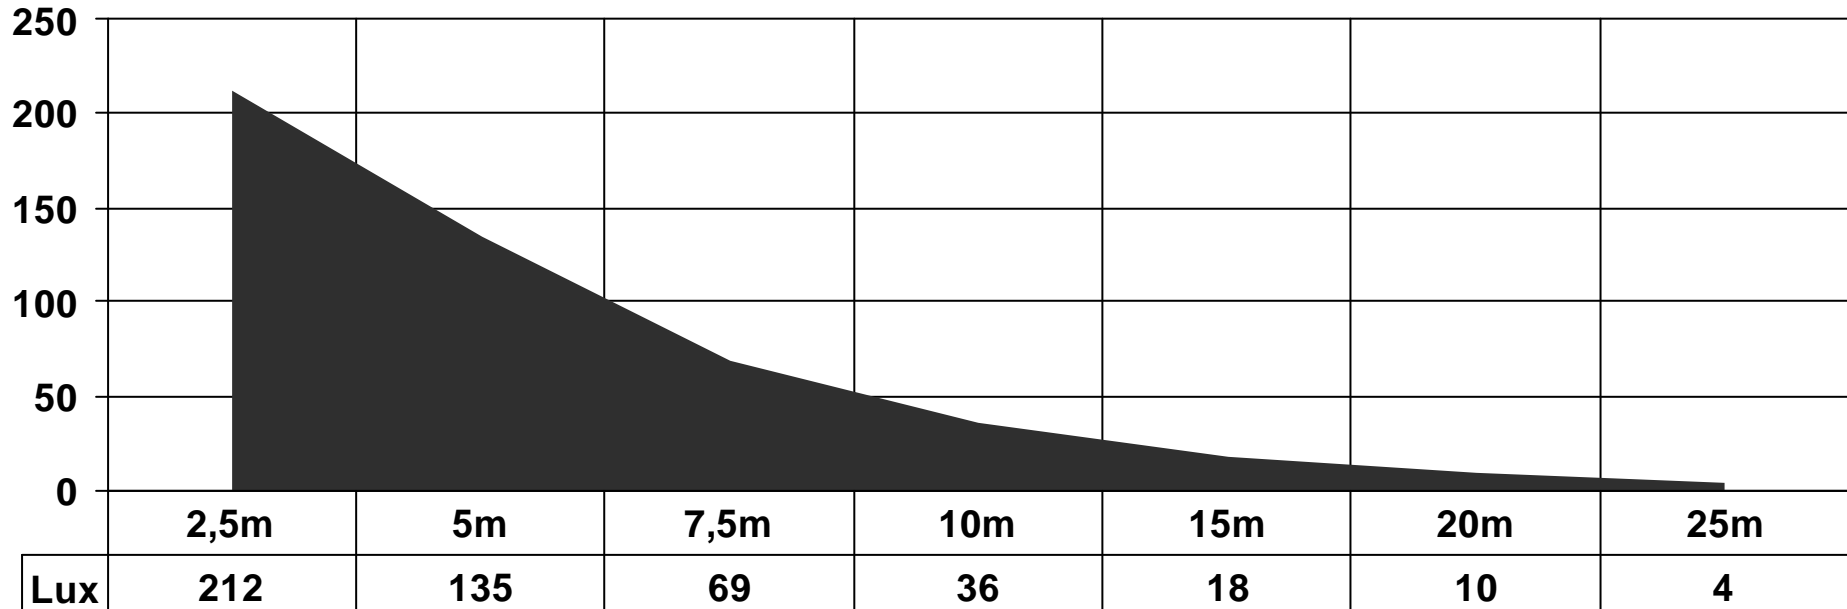

Aldebaran 2x80W

25m in front of Mast

Reading 1: 45° Flying Spot High: 5m

Meter

Aldebaran 2x80W

15m to each side

Reading 2: 45° Flying Spot High 5m

Lamps are turned in
4 different directions
Aldebaran 2x80W

**Circle Reading: from the middle of Flying Spot,
45° 5m**

Lamps are turned in
4 different directions
Aldebaran 2x80W

**Circle Reading: from the middle of Flying Spot,
45° 3m**