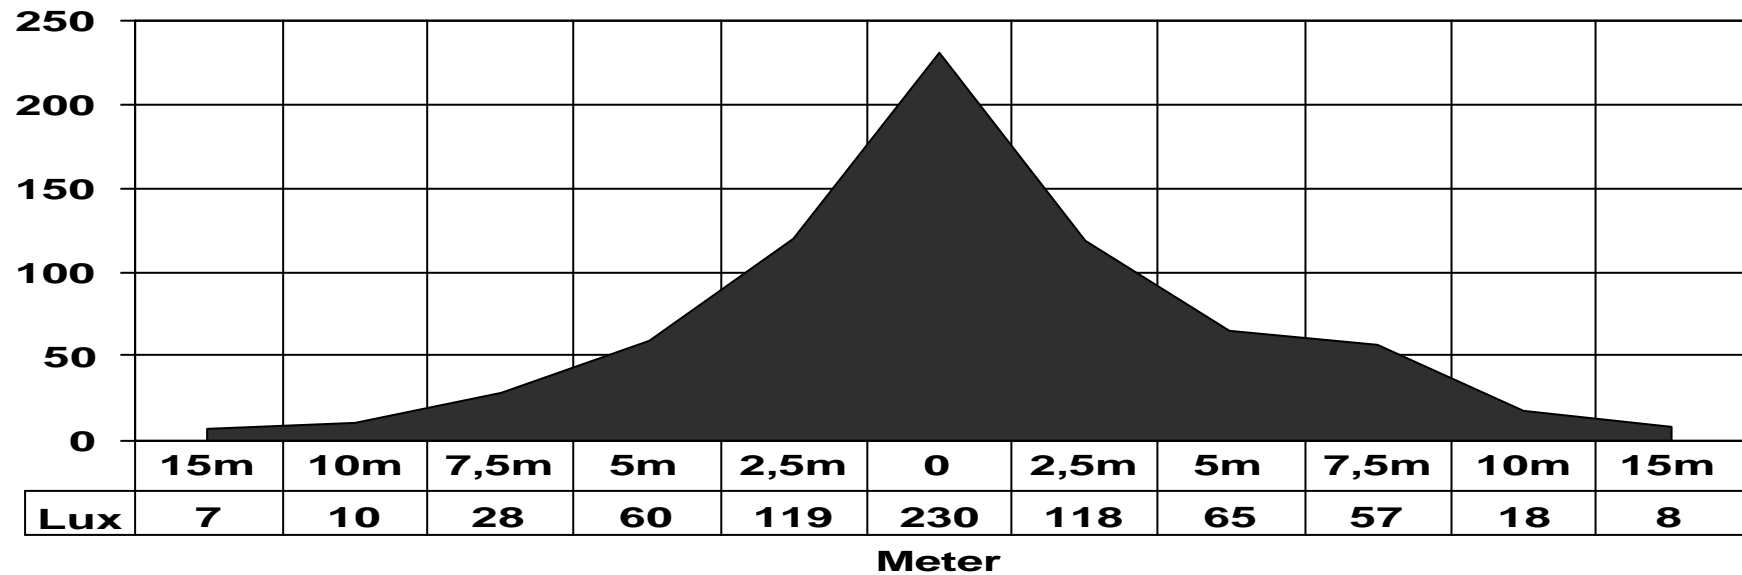

Aldebaran 2x80W

25m in front of Mast

Reading 1: 45° Flying Spot High: 5m

Meter

Aldebaran 2x80W

15m to each side

Reading 2: 45° Flying Spot High 5m

Lamps are turned in
4 different directions
Aldebaran 2x80W

**Circle Reading: from the middle of Flying Spot,
45° 5m**

Lamps are turned in
4 different directions
Aldebaran 2x80W

**Circle Reading: from the middle of Flying Spot,
45° 3m**