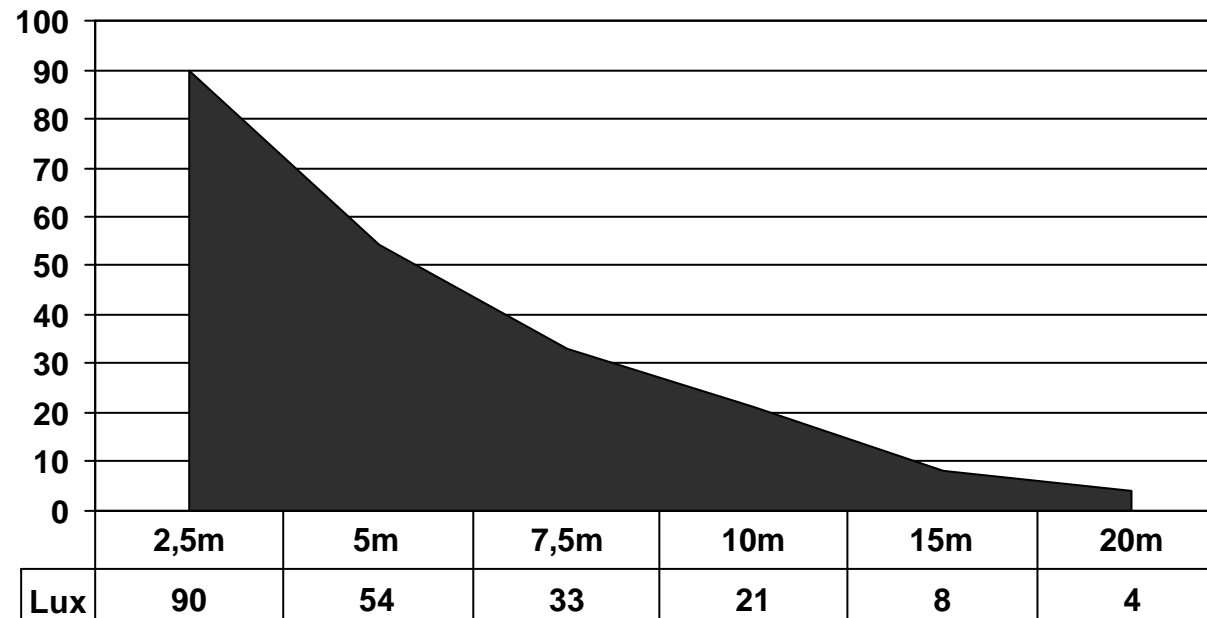

Aldebaran 2x80W

25m in front of Mast

Reading 1: 45° Flying Spot High: 5m

Meter

Aldebaran 2x80W

15m to each side

Reading 2: 45° Flying Spot High 5m

Lamps are turned in
4 different directions
Aldebaran 2x80W

**Circle Reading: from the middle of Flying Spot,
45° 5m**

Lamps are turned in
4 different directions
Aldebaran 2x80W

**Circle Reading: from the middle of Flying Spot,
45° 3m**